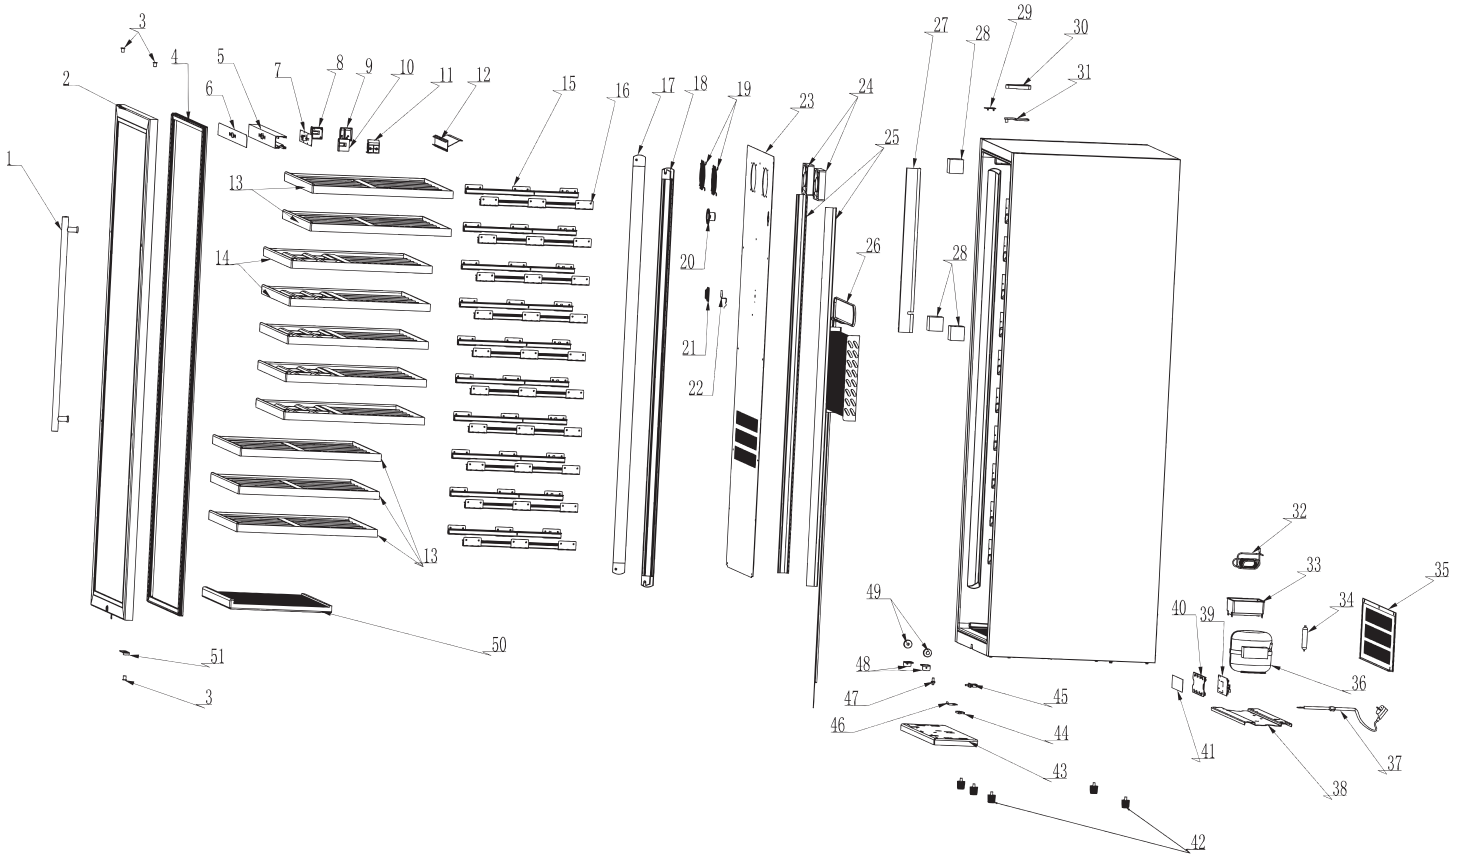

Parts Breakdown

Model WC-CN-0275-D 47149

Parts Breakdown

Model WC-CN-0275-D 47149

Item No.	Description	Position	Item No.	Description	Position	Item No.	Description	Position
AJ975	Handle for 47149	1	AJ993	Fan Cover for 47149	19	AK011	Power Cord for 47149	37
AJ976	Door Assemble for 47149	2	AJ994	Carbon Filter for 47149	20	AK012	Compressor Base for 47149	38
AJ977	Bushing for 47149	3	AJ995	Sensor Cap for 47149	21	AK013	PCB Power Board for 47149	39
AJ978	Door Gasket for 47149	4	AJ996	Sensor for 47149	22	AK014	Power Board Base for 47149	40
AJ979	Electric Box for 47149	5	AJ997	Back Ventilation Board for 47149	23	AK015	Magic Tape for 47149	41
AJ980	Control Panel for 47149	6	AJ998	12025 Fan for 47149	24	AK016	30mm Adjustable Feet for 47149	42
AJ981	PCB Control Board for 47149	7	AJ999	LED Light Base for 47149	25	AK017	Support Board for 47149	43
AJ982	Electric Box Support - Left 2 for 47149	8	AK000	Finned Evaporator for 47149	26	AK018	Limited Board-2 for 47149	44
AJ983	Electric Box Support - Left 1 for 47149	9	AK001	Back Ventilation Board Support Strip for 47149	27	AK019	Coutesy Switch for 47149	45
AJ984	Electric Box Support - Right 2 for 47149	10	AK002	Evaporator Sponges for 47149	28	AK020	Switch Block for 47149	46
AJ985	Electric Box Support - Right 1 for 47149	11	AK003	Top Cover for 47149	29	AK021	Lower Door Shaft for 47149	47
AJ986	Electric Box Back Cover for 47149	12	AK004	Upper Hinge Cover for 47149	30	AK022	Caster Support for 47149	48
AJ987	Regular Shelf for 47149	13	AK005	Upper Hinge for 47149	31	AK023	Caster for 47149	49
AJ988	Label View Shelf for 47149	14	AK006	Exhaust Connection Pipe for 47149	32	AK024	Bottom Shelf for 47149	50
AJ989	Sliding Trail-Left for 47149	15	AK007	Water Tray for 47149	33	AK025	Limited Board-1 for 47149	51
AJ990	Sliding Trail-Right for 47149	16	AK008	Dry Filter for 47149	34	AP627	Replacement Lock for 47149	
AJ991	LED Light-Left for 47149	17	AK009	Compressor Cover for 47149	35			
AJ992	LED Light-Right for 47149	18	AK010	Compressor for 47149	36			